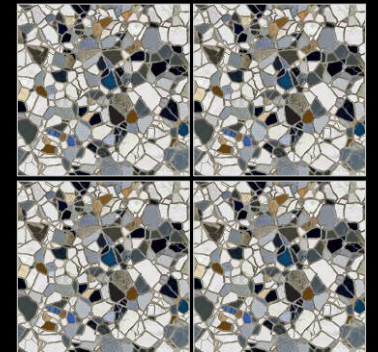

High Strength

Stain Resistant

Super Flatness

Low Maintenance

Random designs

MORTO BEIGE

MORTO NATURAL

GVT
PGVT TILES
_MORROCAN