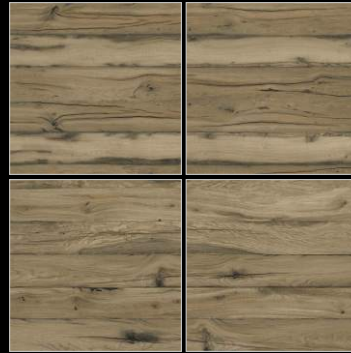

GVT
PGVT TILES
_MATT SERIES

MATT
FINISH

600x
600mm

DIGITAL
GLAZED
VITRIFIED
TILES

7 **RAN DOM**
FACES

LEGNO NATURAL

LOIRA BIANCO

LOIRA GRAFITO