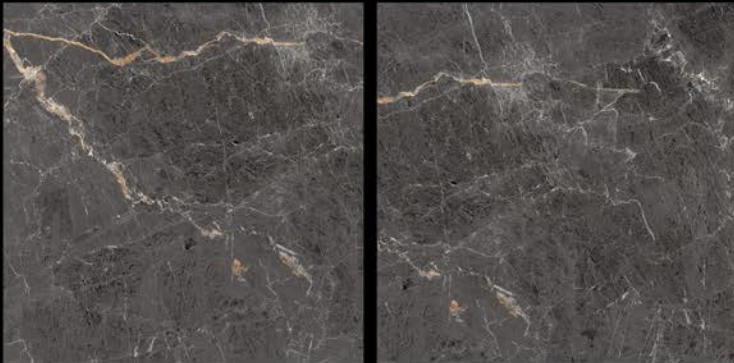

OSIRIS GREY

RANDOM