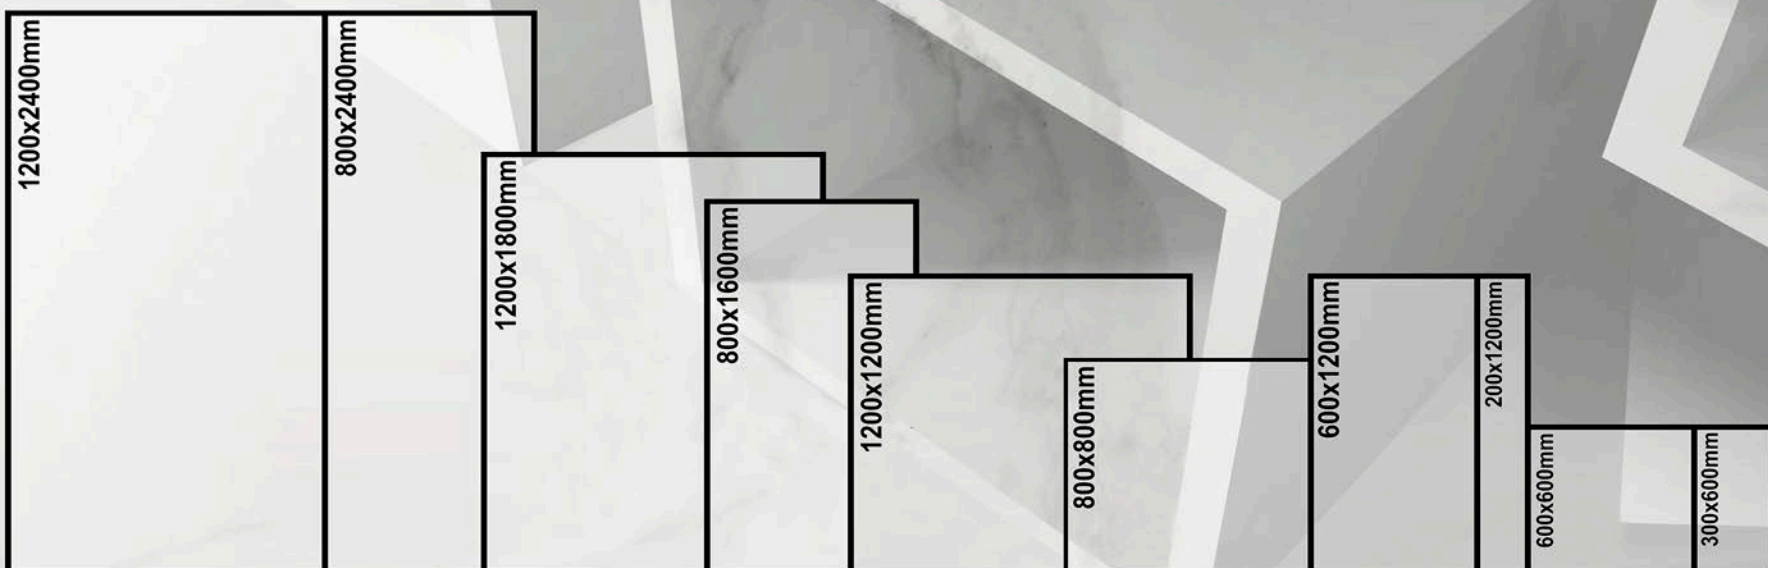

THINO SLAB

EVOLUTION OF THE TILES

120x120 cm

POLISHED GLAZED VITRIFIED TILES /
GLAZED VITRIFIED TILES

AVAILABLE SIZES: