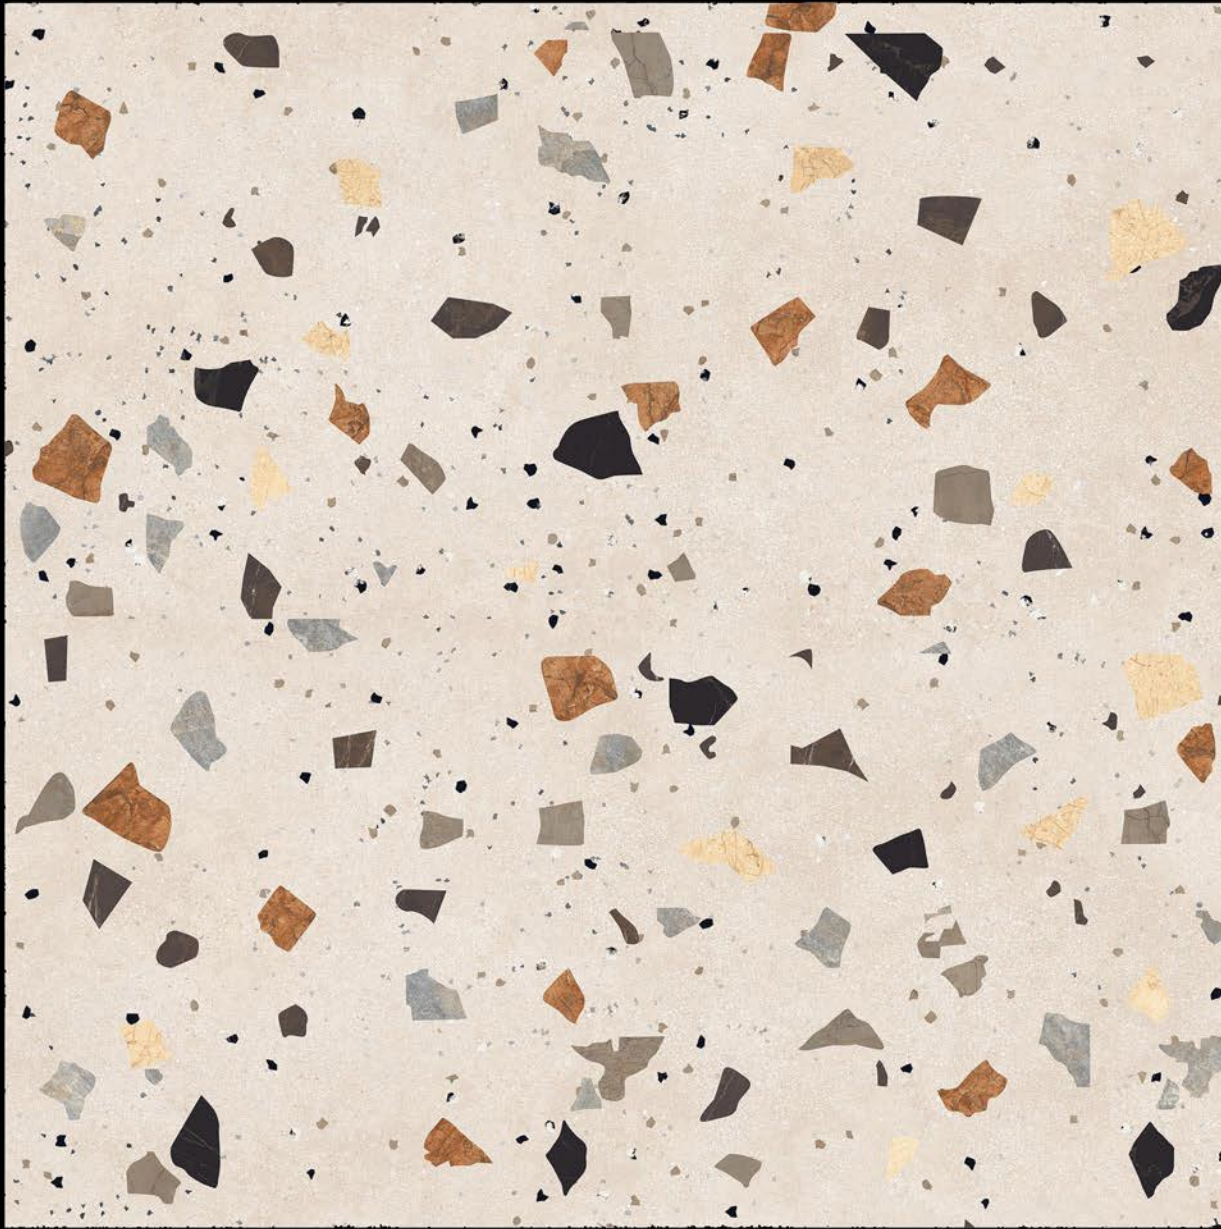

1200x1200 mm

TERRAZZO CARMEL