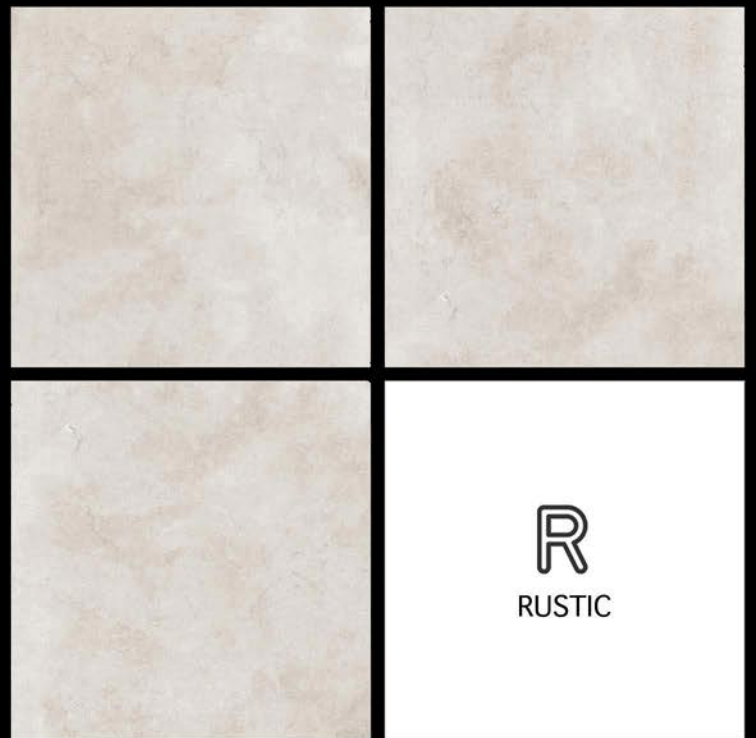

RANDOM

1200x1200 mm

BERKANE GREY

RANDOM

1200x1200 mm

EDEN LIGHT

RANDOM

R
RUSTIC